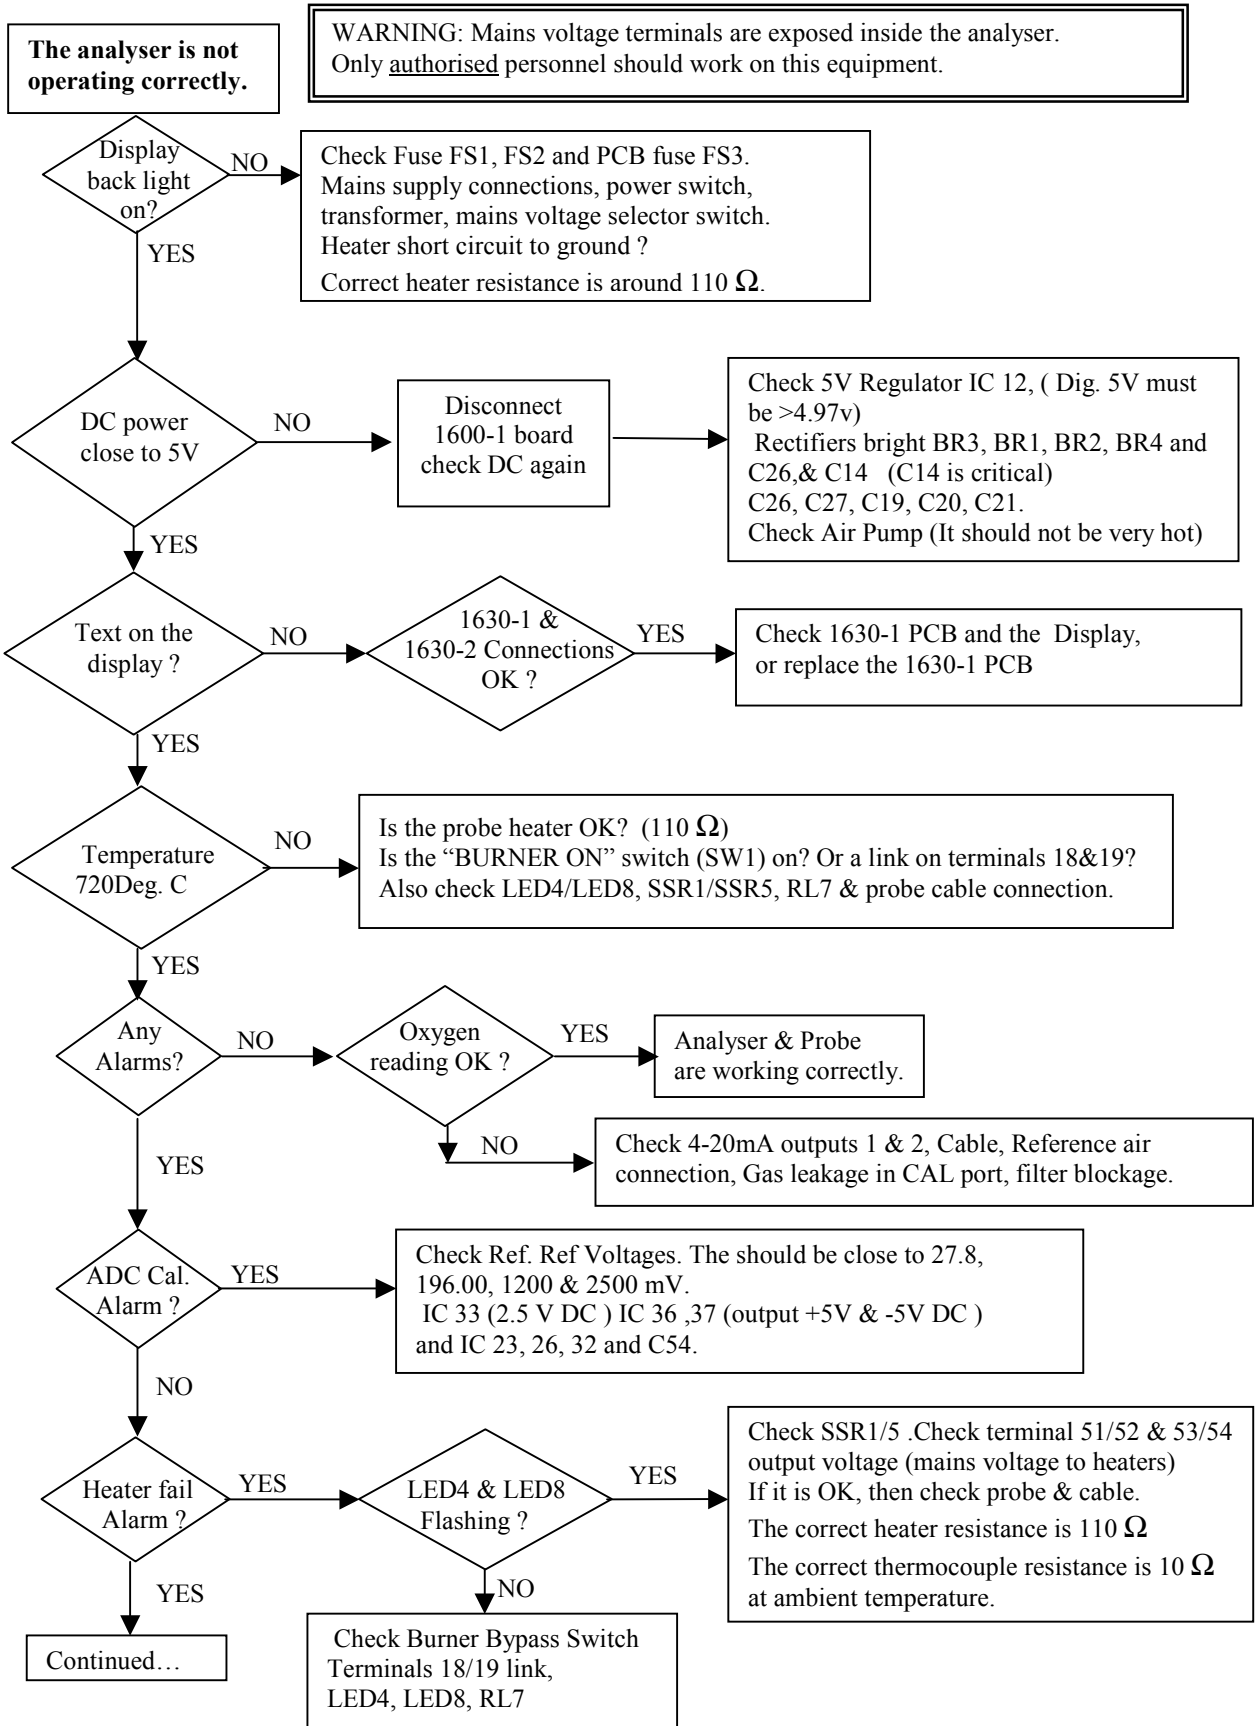

1632 Oxygen Analyser Trouble Shooting Flowchart

**WARNING: Mains voltage terminals are exposed inside the analyser.
Only authorised personnel should work on this equipment.**